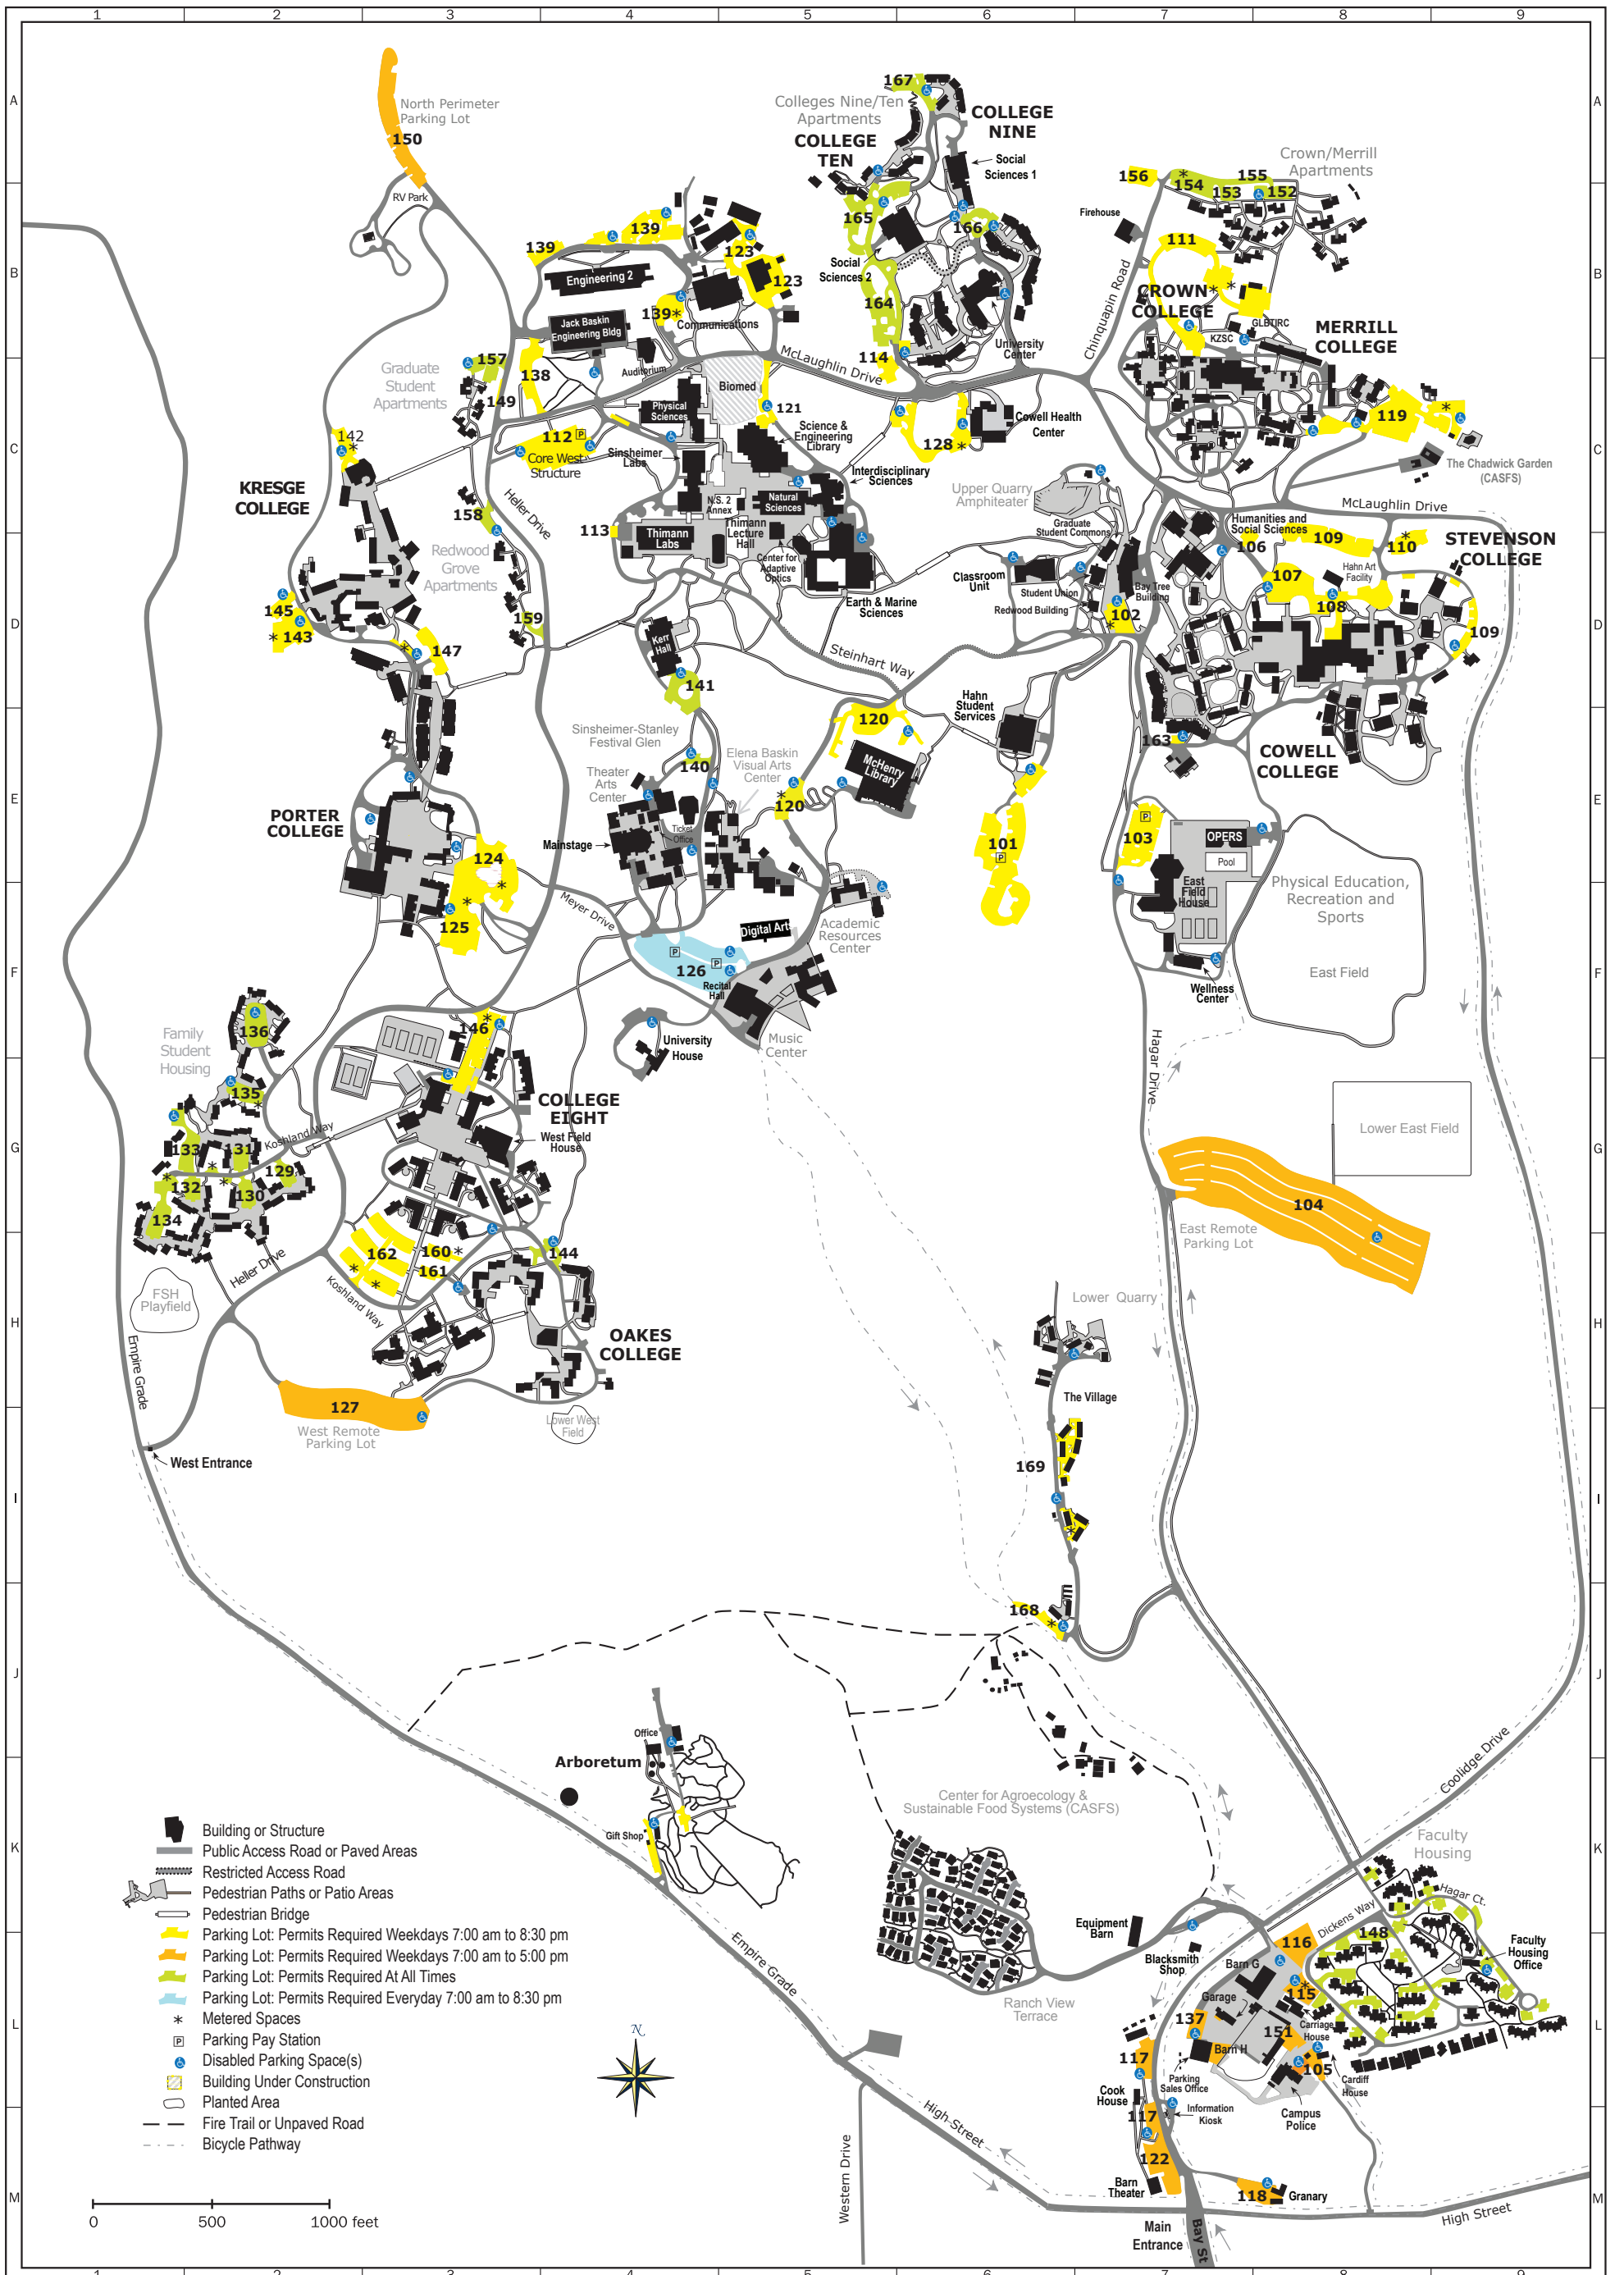

UC SANTA CRUZ PARKING MAP

PARKING LOT LOCATIONS

PERMIT REQUIREMENTS ARE SUBJECT TO CHANGE. PLEASE CHECK PERMIT REQUIREMENTS POSTED AT THE ENTRANCE TO EACH LOT PRIOR TO PARKING. POSTED RESERVED SPACES AND TIME ZONES ARE ENFORCED AT ALL TIMES. ALL VEHICLES MUST BE PARKED IN MARKED PARKING SPACES UNLESS OTHERWISE DIRECTED BY TAPS OR POLICE PERSONNEL.

F-5 Graduate Student Housing
 C-8 Granary
 K-7 H Barn
 K-4 Hahn Student Services
 B-4 Humanities and Social Sciences Facility
 L-7 Information Kiosk (Main Entrance)
 B-4 Interdisciplinary Sciences
 D-7 Kerr Hall
 C-5 Kresge College
 L-8 KZSC Radio
 L-8 Lower West Field
 C-5 McHenry Library
 D-6 Merrill College
 F-3 Natural Sciences 2 and Annex
 A-6 North Perimeter Parking Lot
 B-5 Oakes College
 B-4 Physical Sciences
 L-7 Police Department
 C-4 Porter College
 D-7 Quarry Plaza
 C-6 Redwood Building
 B-7 RV Park
 F-5 Science & Engineering Library
 D-5 Sinsheimer Laboratories
 G-7 Stevenson College
 B-4 Student Union
 K-8 Thimann Laboratories and Lecture Hall
 G-2 University House
 B-7 University Center
 D-7 Village Housing
 D-7 West Remote Parking Lot

ATHLETIC FACILITIES

C-8 East Field House
 C-5 Swimming Pool
 A-3 Tennis Courts East
 H-3 Tennis Courts West
 C-4 Wellness Center
 L-7 West Field House
 E-3

RESTAURANTS AND COFFEEHOUSES

D-7 Banana Joe's (Crown College)
 B-3 College Eight Café (College Eight)
 C-5 Cowell Coffee Shop (Cowell College)
 C-4 Oakes Café (Oakes College)
 A-6 Porter Slug Cafe & Grill (Porter College)
 B-5 Owl's Nest (Kresge College)
 D-8 Stevenson Coffee House (Stevenson College)
 D-7 Tacos Moreno (Merrill College)
 D-4 Joe's Pizza and Subs
 F-4 Terra Fresca (University Center)
 B-6
 I-7
 H2